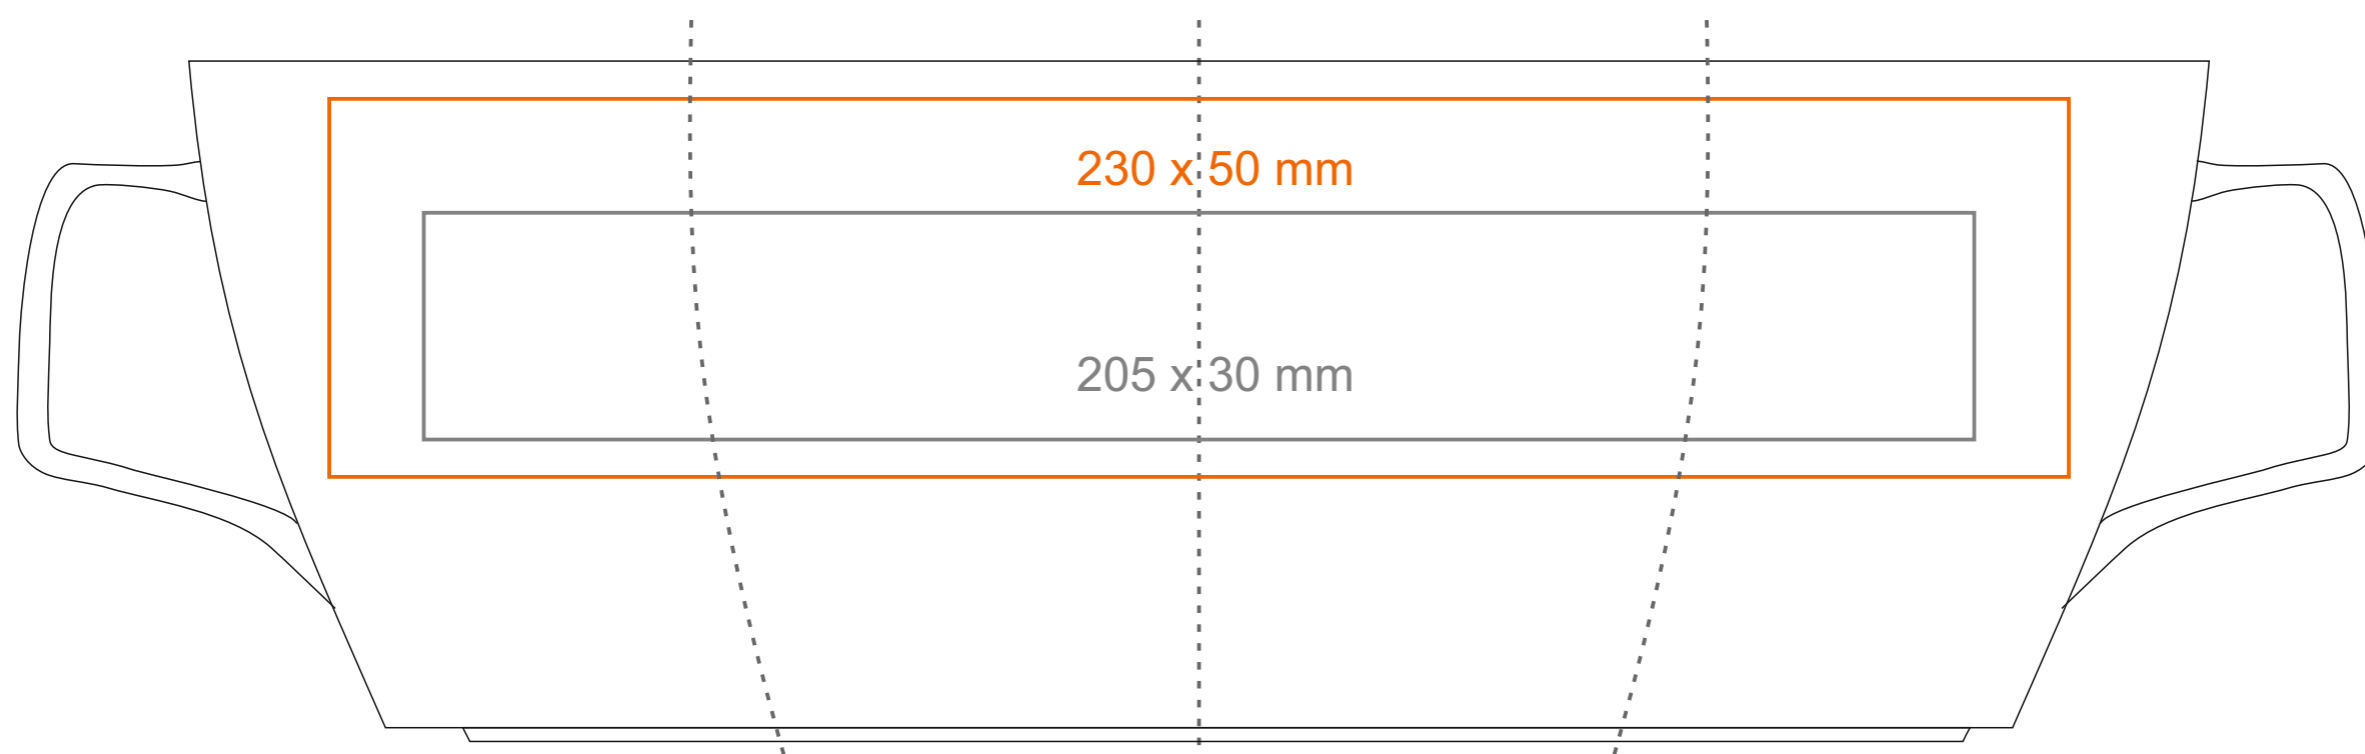

# M\_464 Barrel Pure

250 ml / h: 90 mm / Ø 90 mm

- Imprint on the handle
- Imprint on the inside
- Imprint on the bottom inside
- Imprint on the bottom outside

- 50 x 10 mm
- 50 x 20 mm
- Ø 40 mm
- Ø 30 mm

\*In the case of projects for transfer print running outside of the standard print area, please contact our sales department.

[How to prepare print material](#)

meaning

- Transfer Print
- Sensitive Touch
- Direct Print