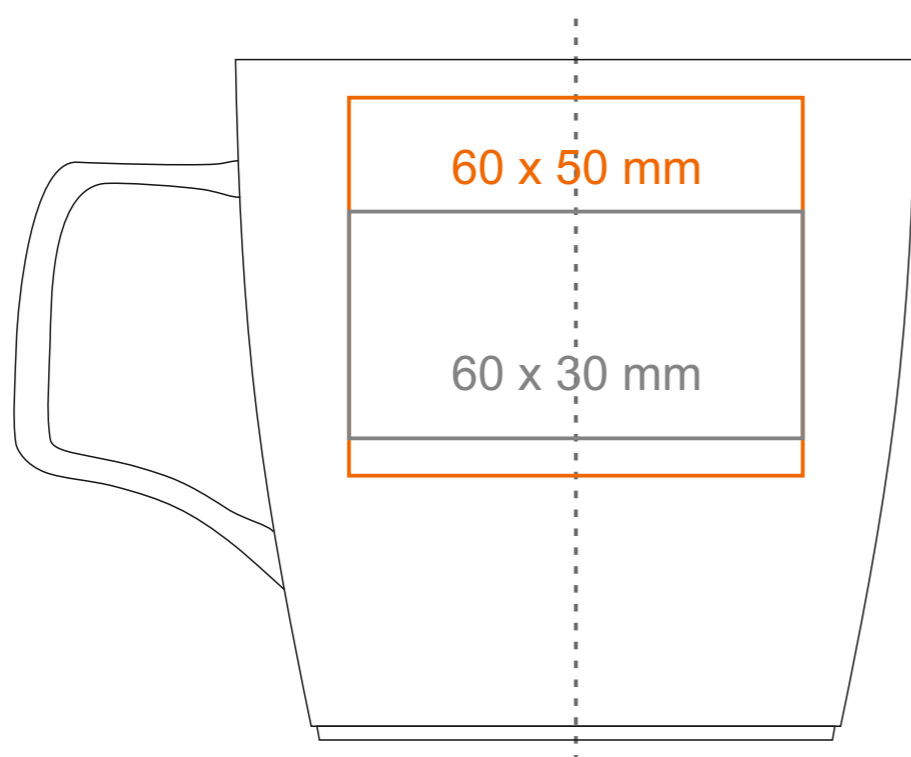

# M\_464 Barrel Pure

250 ml / h: 90 mm / Ø 90 mm

- Imprint on the handle
- Imprint on the inside
- Imprint on the bottom inside
- Imprint on the bottom outside

- 50 x 10 mm
- 50 x 20 mm
- Ø 40 mm
- Ø 30 mm