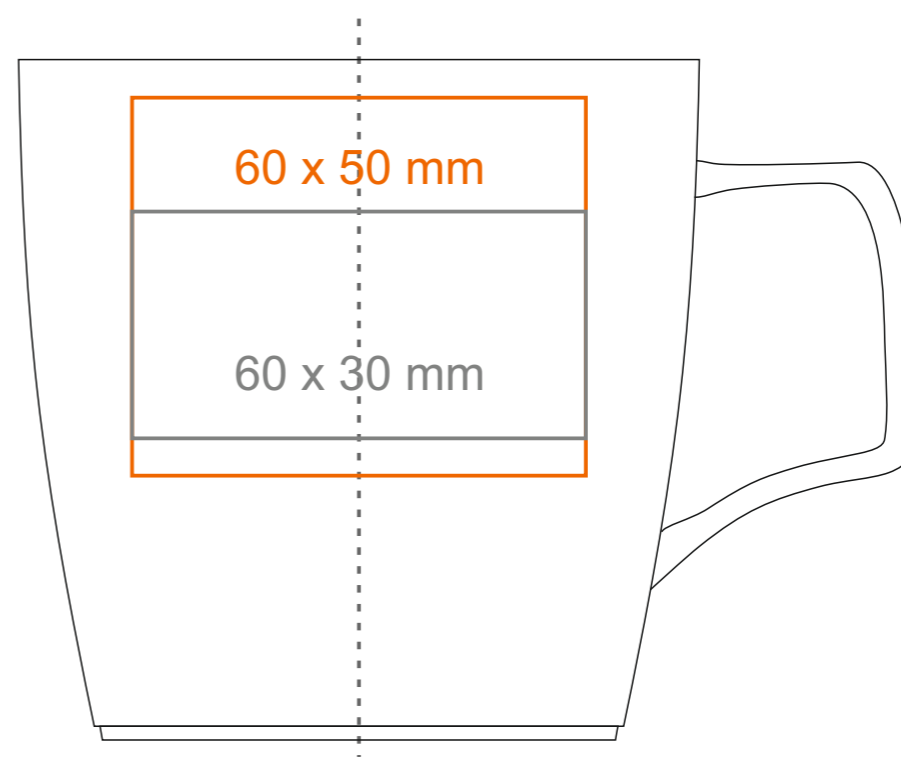

# M\_464 Barrel Pure

250 ml / h: 90 mm / Ø 90 mm

- Imprint on the handle
- Imprint on the inside
- Imprint on the bottom inside
- Imprint on the bottom outside

- 50 x 10 mm
- 50 x 20 mm
- Ø 40 mm
- Ø 30 mm