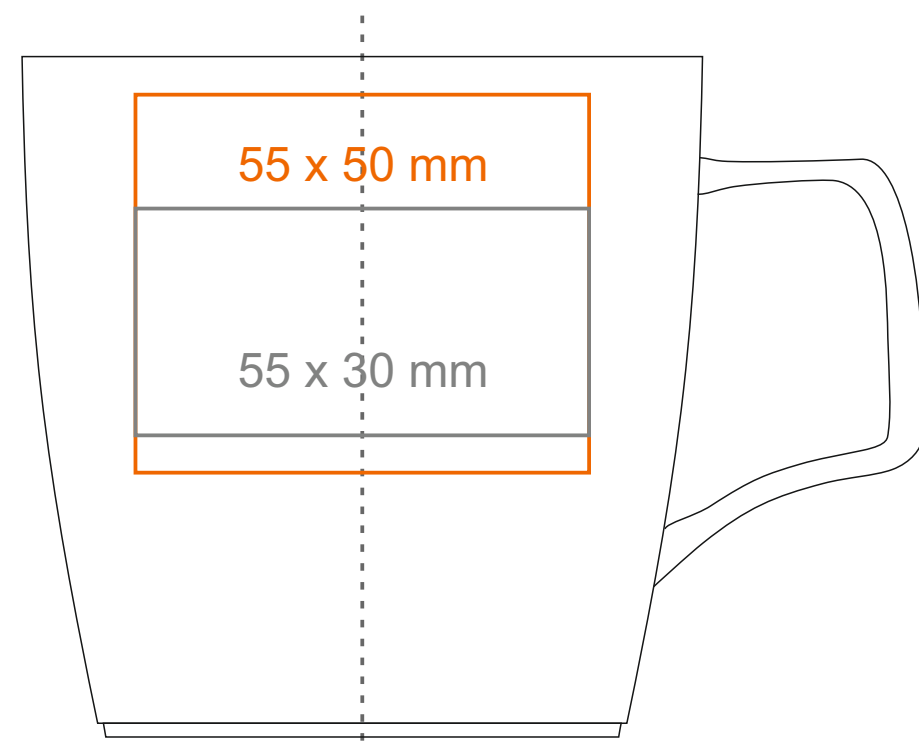

M_464 Barrel Pure

250 ml / h: 90 mm / Ø 90 mm

Imprint on the handle

Imprint on the inside

Imprint on the bottom inside

Imprint on the bottom outside

- 50 x 10 mm

- 50 x 20 mm

- Ø 40 mm

- Ø 30 mm

*In the case of projects for transfer print running outside of the standard print area, please contact our sales department.

[How to prepare print material](#)

meaning

- Transfer Print
- Sensitive Touch
- Direct Print