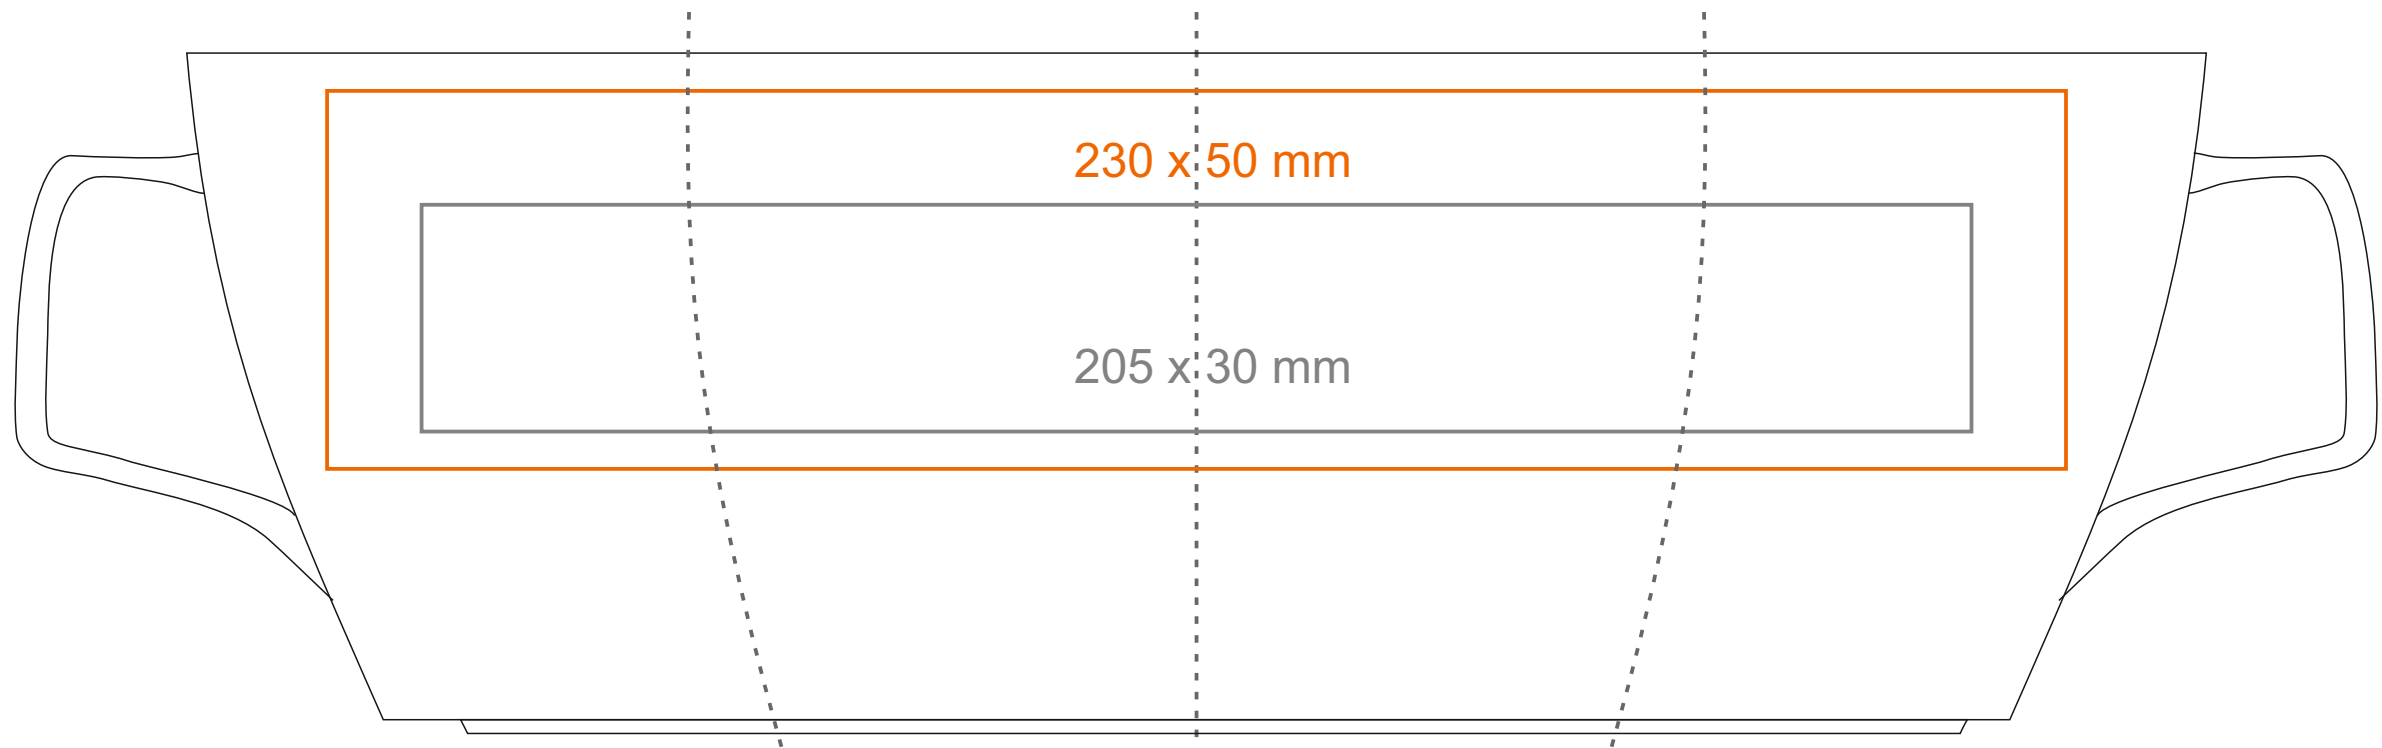

M_464 Barrel Pure

250 ml / h: 90 mm / Ø 90 mm

Imprint on the handle

Imprint on the inside

Imprint on the bottom inside

Imprint on the bottom outside

- 50 x 10 mm

- 50 x 20 mm

- Ø 40 mm

- Ø 30 mm

*In the case of projects for transfer print running outside of the standard print area, please contact our sales department.

[How to prepare print material](#)

meaning

- Transfer Print
- Sensitive Touch
- Direct Print