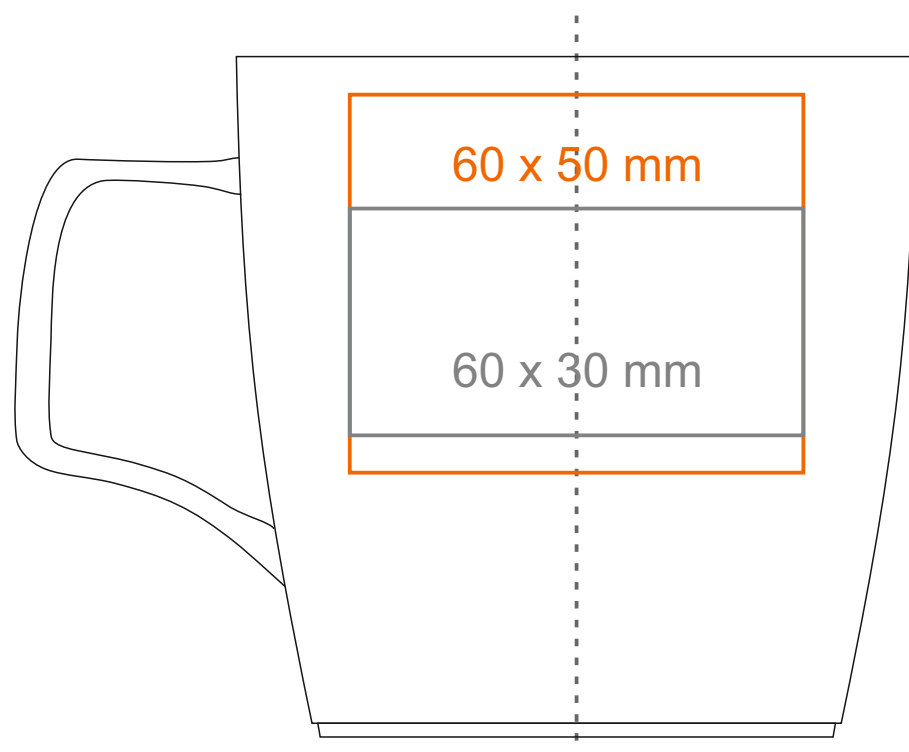

M_464 Barrel Pure

250 ml / h: 90 mm / Ø 90 mm

Imprint on the handle

Imprint on the inside

Imprint on the bottom inside

Imprint on the bottom outside

- 50 x 10 mm

- 50 x 20 mm

- Ø 40 mm

- Ø 30 mm

*In the case of projects for transfer print running outside of the standard print area, please contact our sales department.

[How to prepare print material](#)

meaning

- Transfer Print
- Sensitive Touch
- Direct Print